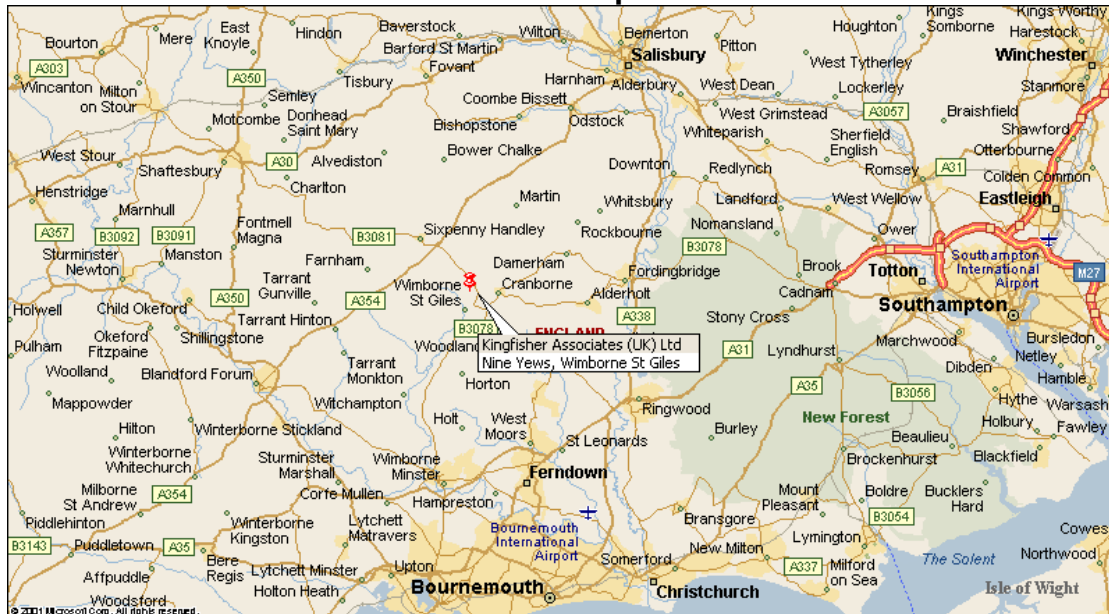

## How to find us

Journey times (approx):

From Southampton:	60 mins	From Salisbury:	30 mins
From Poole:	35 mins	From Ringwood:	25 mins
From Blandford:	25 mins	From Shaftesbury:	25 mins

### Area Map

### Local Map

Telephone: 01725 517744